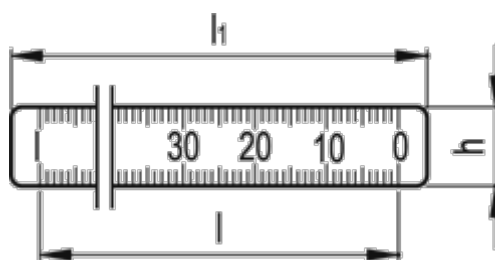

Data Sheet

Article number: 20758300

Description: E+G Rulers
GN 711-KUS 300-W-R

Measures

g	= 2
h	= 11
l	= 300
l1	= 308
Material thickness	= 0.3